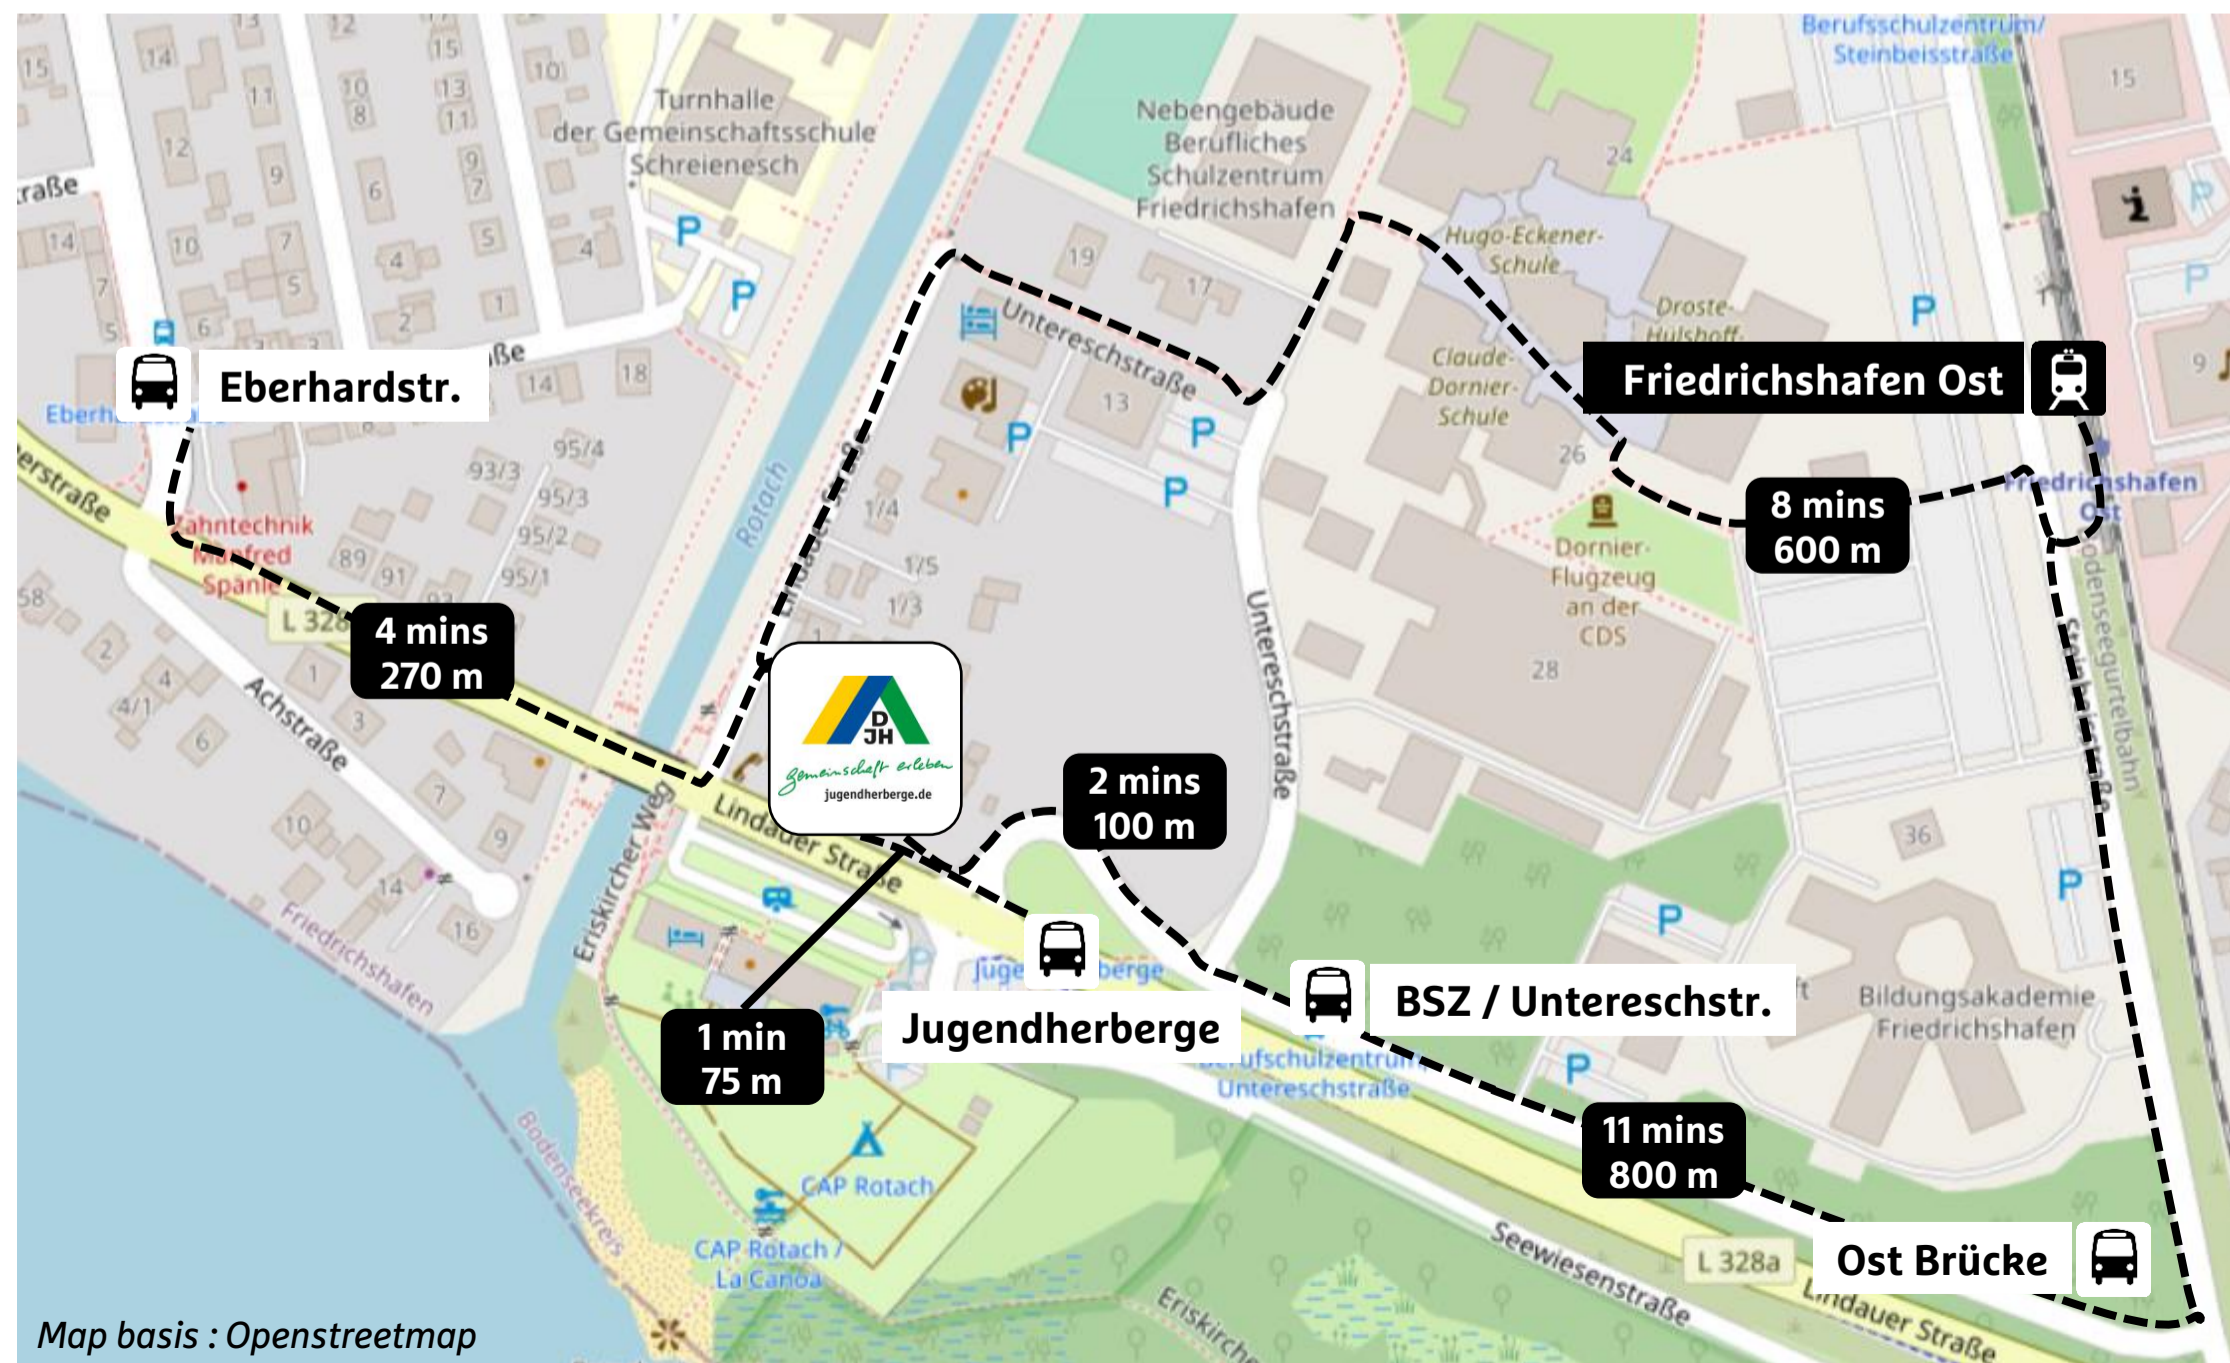

# Overview | Connections

# Overview | Bus stop location

# Departure overview | City bus and country bus routes

between 8:00 am and 8:00 pm | different departure times and stops in the morning and evening

valid from 01.01.2024 | all information without guarantee

Departure stop	xx:35 Kressbronn xx:49 Langenargen xx:03 Eriskirch	xx:50 Tett nang xx:02 Mariabrunn xx:08 Eriskirch	xx:02 St. Georgen	xx:32 St. Georgen	xx:17 Stadtbahn hof xx:19 Stadtmitte xx:23 Hafenbahn hof	xx:38 Stadtbahn hof xx:43 Hafenbahn hof	xx:47 Stadtbahn hof xx:49 Stadtmitte xx:53 Hafenbahn hof
	Jugendherberge	Jugendherberge	BSZ / Untereschstr.	BSZ / Untereschstr.	Eberhardstr.	Jugendherberge	Eberhardstr.
<b>Line</b> Direction of travel	<b>7587</b> Hafenbahn hof Stadtbahn hof	<b>221</b> Stadtbahn hof Tett nang	<b>6</b> Hafenbahn hof Stadtbahn hof	<b>6</b> Hafenbahn hof Stadtbahn hof	<b>6</b> St. Georgen	<b>7587</b> Langenargen Kressbronn	<b>6</b> St. Georgen
Monday to Friday School days	Clock minute <b>12</b>	Clock minute <b>14</b>	Clock minute <b>18</b>	Clock minute <b>48</b>	Clock minute <b>26</b>	Clock minute <b>46</b>	Clock minute <b>56</b>
Monday to Friday Holiday periods	Clock minute <b>12</b>	Clock minute <b>14</b>		Clock minute <b>48</b>	Clock minute <b>26</b>	Clock minute <b>46</b>	
Saturday, Sunday and public holidays	Clock minute <b>12</b>	Clock minute <b>14</b>	Clock minute <b>18</b>			Clock minute <b>46</b>	Clock minute <b>56</b>
	xx:16 Hafenbahn hof xx:21 Stadtbahn hof	xx:18 Löwenunterführ. xx:25 Stadtbahn hof	xx:22 Hafenbahn hof xx:24 Stadtmitte xx:28 Stadtbahn hof	xx:52 Hafenbahn hof xx:54 Stadtmitte xx:58 Stadtbahn hof	xx:32 St. Georgen	xx:53 Eriskirch xx:08 Langenargen xx:18 Kressbronn	xx:02 St. Georgen